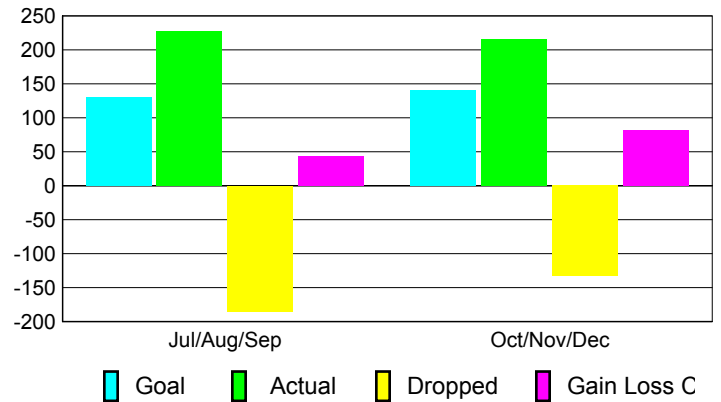

Membership Results 2010-2011

Goal, New, Dropped, Gain/Loss