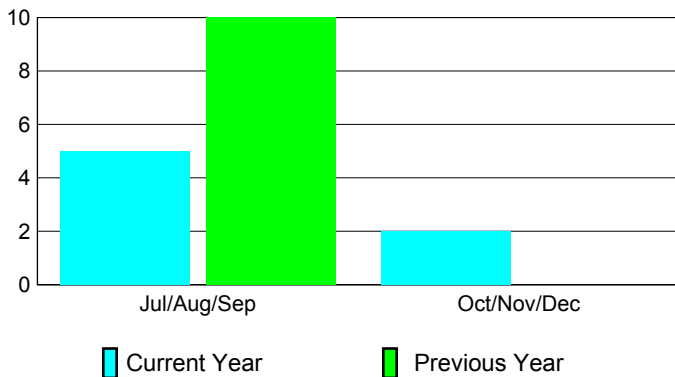

2010-2011 GMT Reports for District (or Undistricted) **District 325 A**

GMT: SANGEETA JATIA

Location: NEPAL

GMT CA: 6

CLUBS

Club Results
2010-2011

Clubs
2009-2010

Month	New Club Goal	Actual New Clubs	Actual Dropped Clubs	Gain/Loss of Clubs	Gain/Loss of Clubs
Jul/Aug/Sep	5	5	0	5	10
Oct/Nov/Dec	5	3	-1	2	0
Totals	10	8	-1	7	10

Club Results 2010-2011

Goal, New, Dropped, Gain/Loss

Comparison of Club Gain/Loss

Current Year Compared to the Previous Year

YTD Status Quo Clubs 2010-2011

Status Quo Clubs Compared to Status Quo Members

MEMBERSHIP