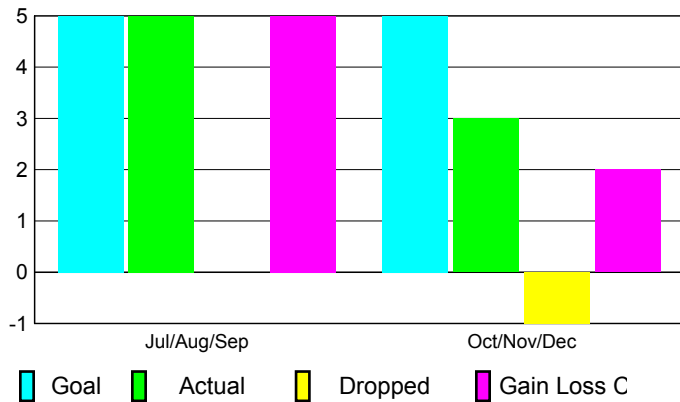

2010-2011 GMT Reports for District (or Undistricted) **District 325 A**

GMT: SANGEETA JATIA

Location: NEPAL

GMT CA: 6

CLUBS

Club Results
2010-2011

Clubs
2009-2010

Month	New Club Goal	Actual New Clubs	Actual Dropped Clubs	Gain/Loss of Clubs	Gain/Loss of Clubs
Jul/Aug/Sep	5	5	0	5	10
Oct/Nov/Dec	5	3	-1	2	0
Totals	10	8	-1	7	10

Club Results 2010-2011

Goal, New, Dropped, Gain/Loss

Comparison of Club Gain/Loss

Current Year Compared to the Previous Year

YTD Status Quo Clubs 2010-2011

Status Quo Clubs Compared to Status Quo Members

MEMBERSHIP