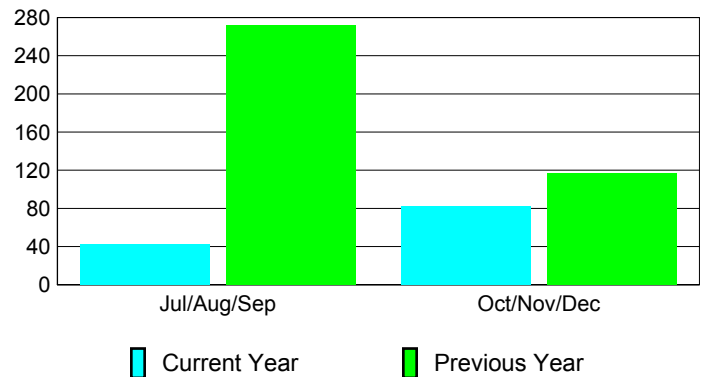

Comparison of Membership Gain/Loss

Current Year Compared to the Previous Year